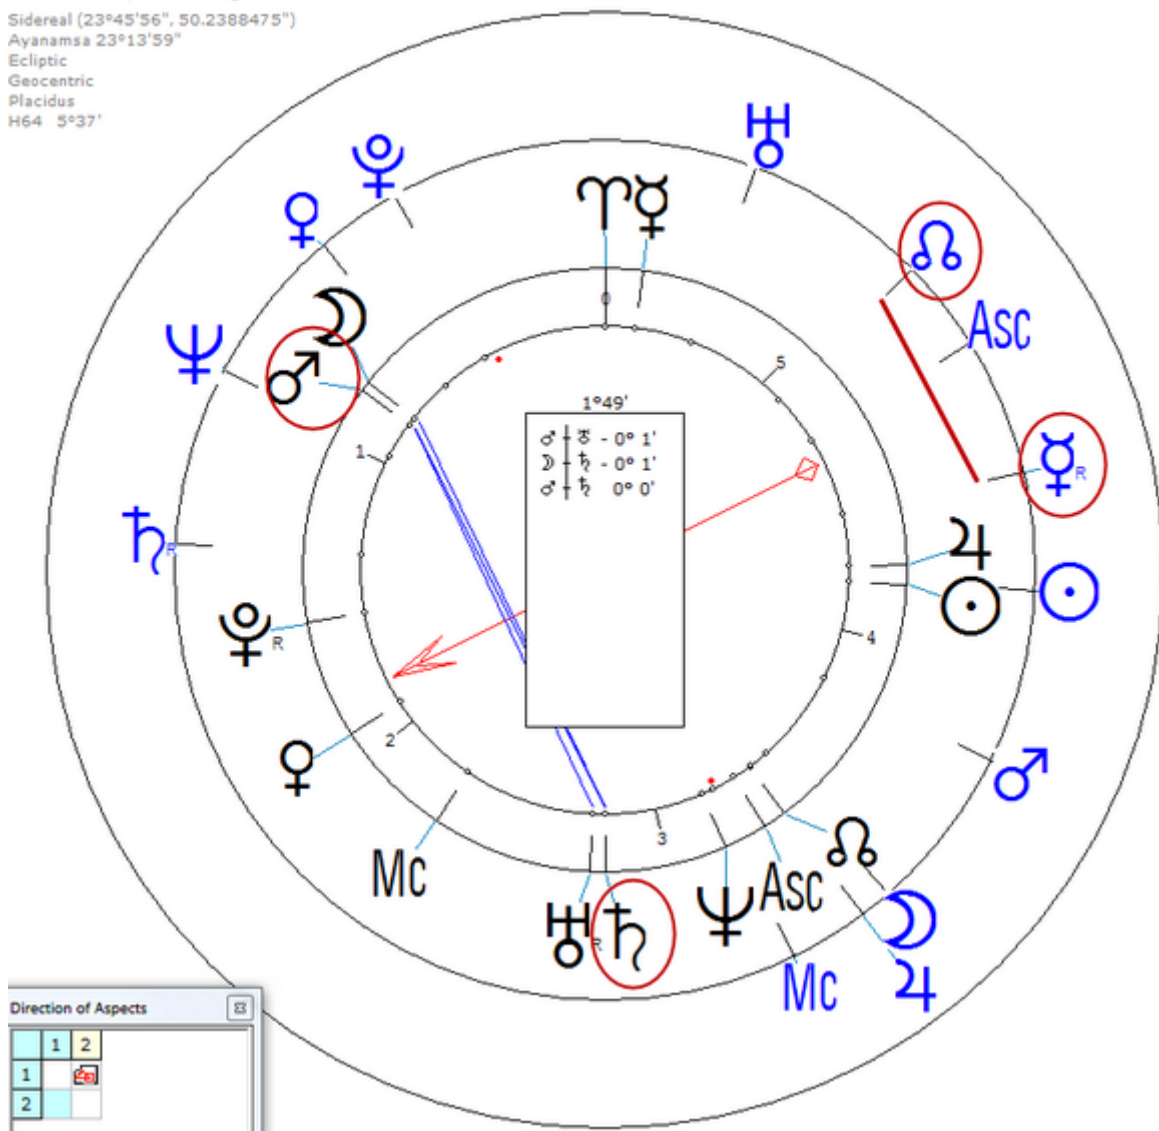

Hébuterne, Jeanne

6 April 1898 at 20:00 (= 8:00 PM )Paris, France, 48n52, 2e20

French artist.

[https://www.astro.com/astro-databank/H%C3%A9buterne,\\_Jeanne](https://www.astro.com/astro-databank/H%C3%A9buterne,_Jeanne)